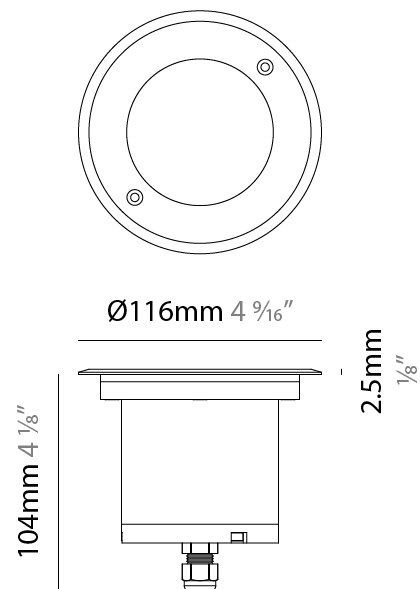

GENERAL

Series: Caliber
Subseries: Caliber 120 D
Brand: Unonovesette
Division: Exterior
Mounting Type: Recessed
Mounting Location: In-Ground
Subcategory: Drive Over

PHYSICAL

Shape: Square
Diameter (mm): 116
Diameter (in): 4 5/16
Height (mm): 104
Height (in): 4 1/8
Light Distribution: Direct
Weight (kg): 0.900
Weight (lbs): 1.98
Installation Requirement: Housing box
Diffuser: Extra clear glass 6mm
Fixture Finish: ASB / SST
Fixture Material: Stainless Steel AISI 316L
Cable Details: 350mm NS20N PCP 2x0.5 mm2

GENERAL

Series: Caliber
 Subseries: Caliber 120 D
 Brand: Unonovesette
 Division: Exterior
 Mounting Type: Recessed
 Mounting Location: In-Ground
 Subcategory: Drive Over

PHYSICAL

Shape: Square
 Diameter (mm): 116
 Diameter (in): 4 9/16
 Height (mm): 104
 Height (in): 4 1/8
 Light Distribution: Direct
 Weight (kg): 0.900
 Weight (lbs): 1.98
 Installation Requirement: Housing box
 Diffuser: Extra clear glass 6mm
 Fixture Finish: [ASB / SST](#)
 Fixture Material: Stainless Steel AISI 316L
 Cable Details: 350mm NS20N PCP 2x0.5 mm2

LED

Number of LEDs: 1
 Color Temperature (°K): [RGBW](#)
 CRI: >90 CRI
 Lamp Life (hrs): 100000

OPTICAL

Optic°: 35
 Beam Angle: Medium
 Adjustability: Rotational 360°; Tilt 15°

RATINGS AND CERTIFICATIONS

Certified By: Certified for North American Standards
 IP rating: IP68 (not for permanent immersion)
 IK Rating: IK08
 Marine Grade: Stainless Steel AISI 316L